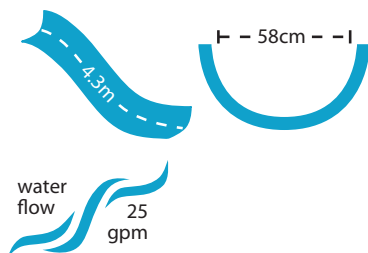

TurboTwister®

Slide Colour

SANDSTONE

GRAY GRANITE*

Due to printing technology, actual colour may differ.

* Gray Granite slides are not an exact match with Gray Granite diving boards & stands due to differences in material. Please consult your sales representative for more details.

Adult supervision required at all times when children are using this slide.

Flume Details

This thrill-ride pool slide is designed with curves and dips that guarantee hours of fun for the entire family.

- 2.6m in height (2.1m to seat)
- Available with a right or left curved flume
- Accommodates sliders up to 275 lbs/124kg
- Sturdy rotomolded construction for strength and durability
- Enclosed ladder and molded handrail design for maximum safety
- Designed for quick and easy assembly
- 25 gpm water delivery system can be plumbed through the pool's return line or connected to a garden hose
- Simple deck mounted installation – no anchors required
- Intended for use on in-ground swimming pools only

Model No.	Description	Shipping			
		Weight	Length	Width	Height
688-209-58123-INT	Sandstone, Right Curve	160kg	142cm	102cm	272cm
688-209-58223-INT	Sandstone, Left Curve				
688-209-58124-INT	Gray Granite*, Right Curve				
688-209-58224-INT	Gray Granite*, Left Curve				