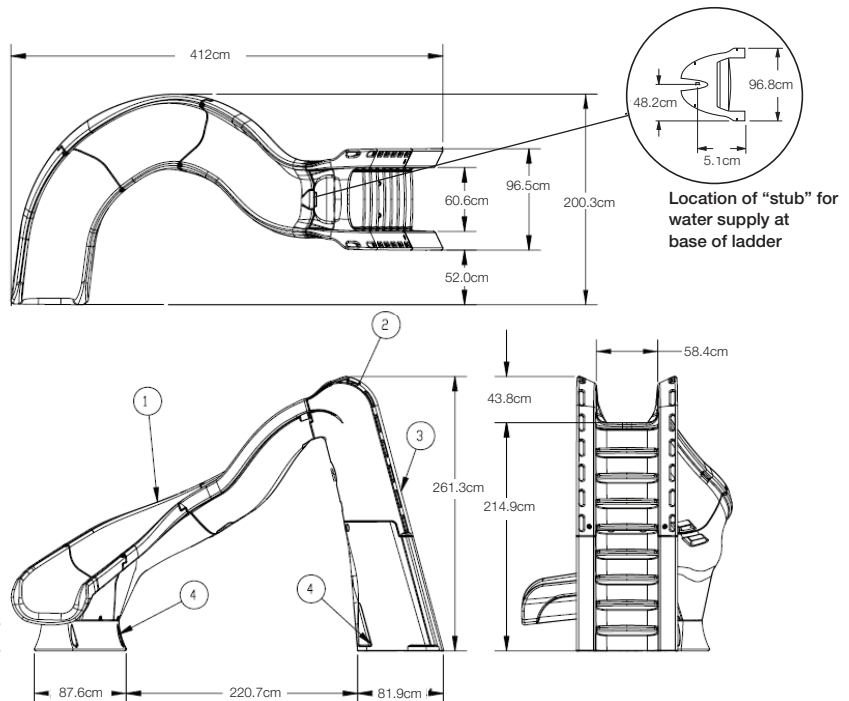

This thrill-ride pool slide is designed with curves and dips that guarantee hours of fun for the entire family.

- 2.6m in height (2.1m to seat)
- Available with a right or left curved flume
- Accommodates sliders up to 275 lbs/124kg
- Sturdy rotomolded construction for strength and durability
- Enclosed ladder and molded handrail design for maximum safety
- Designed for quick and easy assembly
- 25 gpm water delivery system can be plumbed through the pool's return line or connected to a garden hose
- Simple deck mounted installation – no anchors required
- Intended for use on in-ground swimming pools only

Model No.	Description	Shipping			
		Weight	Length	Width	Height
688-209-58123-INT	Sandstone, Right Curve	160kg	142cm	102cm	272cm
688-209-58223-INT	Sandstone, Left Curve				
688-209-58124-INT	Gray Granite*, Right Curve				
688-209-58224-INT	Gray Granite*, Left Curve				

* Gray Granite slides are not an exact match with Gray Granite diving boards & stands due to differences in material. Please consult your sales representative for more details.