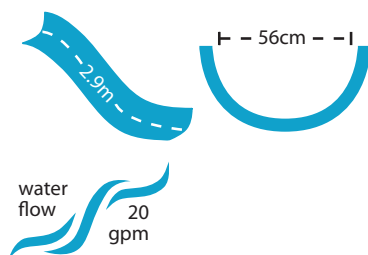

Flume Details

All S.R. Smith, LLC swimming pool slides fully comply with the U.S. Consumer Products Safety Commission (CPSC) mandatory safety Standard for Swimming Pool Slides (16 CFR 1207) and are certified by independent third party testing labs. The installer or end-user is responsible for complying with local building codes for the location, installation, construction or assembly of these slides. S.R. Smith, LLC makes no representations that the location, installation, construction or assembly of its slides meet local building codes.