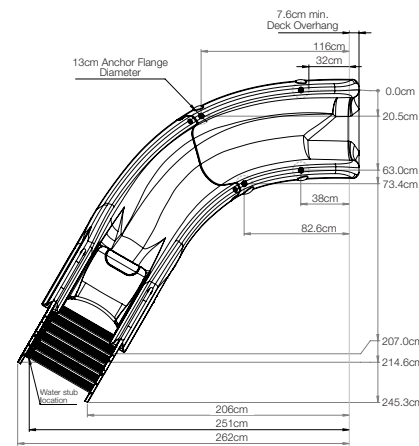

Parts & Accessories

- 75-209-5866 Aluminum Flange Anchor Kit