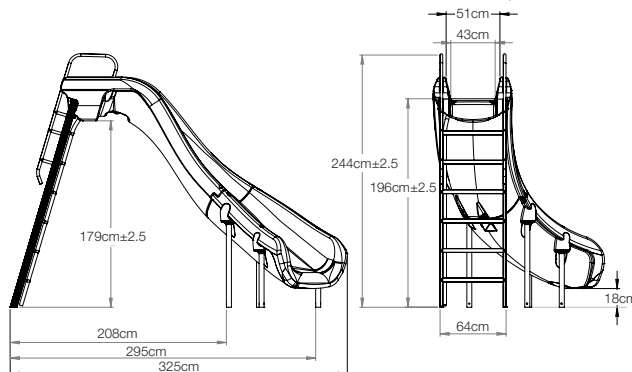

Flume Details

All S.R. Smith, LLC swimming pool slides fully comply with the U.S. Consumer Products Safety Commission (CPSC) mandatory safety Standard for Swimming Pool Slides (16 CFR 1207) and are certified by independent third party testing labs. The installer or end-user is responsible for complying with local building codes for the location, installation, construction or assembly of these slides. S.R. Smith, LLC makes no representations that the location, installation, construction or assembly of its slides meet local building codes.